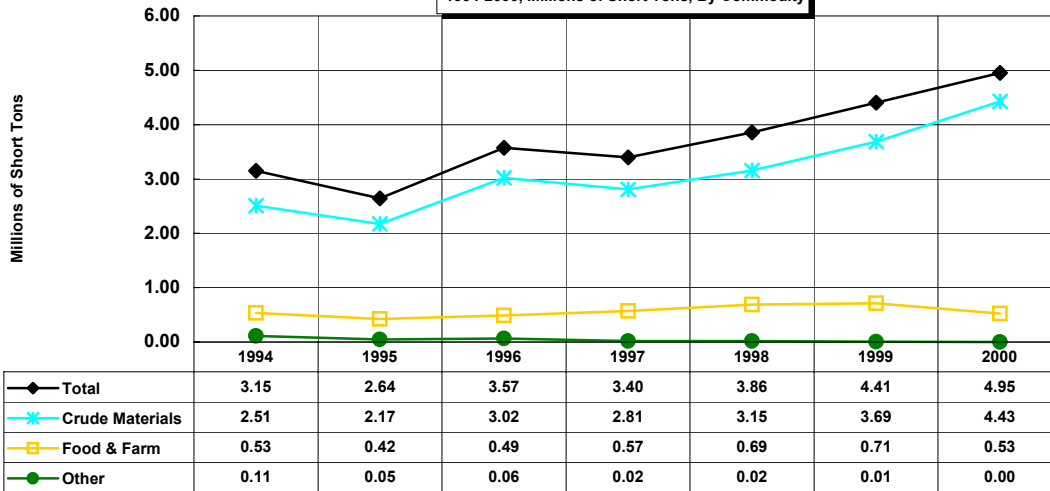

**Missouri River Downbound**  
1994-2000, Millions of Short Tons, By Commodity

**Missouri River Upbound**  
1994-2000, Millions of Short Tons, By Commodity

**Missouri River Totals**  
1994-2000, Millions of Short Tons, By Commodity