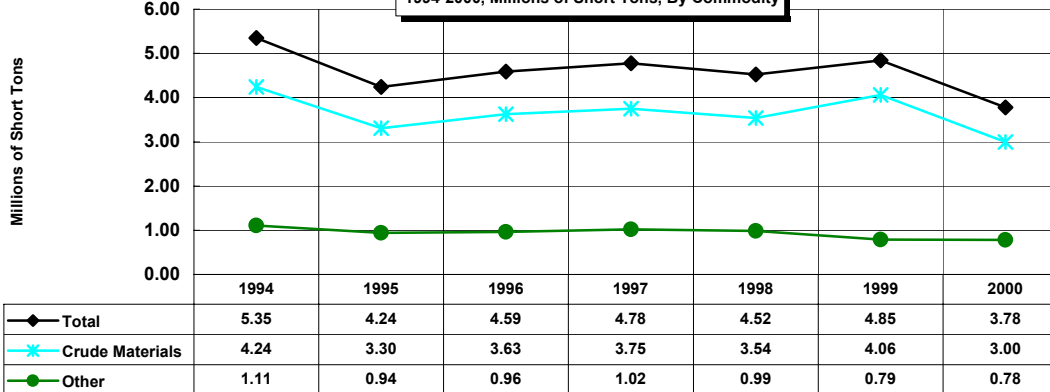

**Missouri River Downbound**  
1994-2000, Millions of Short Tons, By Commodity

**Missouri River Upbound**  
1994-2000, Millions of Short Tons, By Commodity

**Missouri River Totals**  
1994-2000, Millions of Short Tons, By Commodity